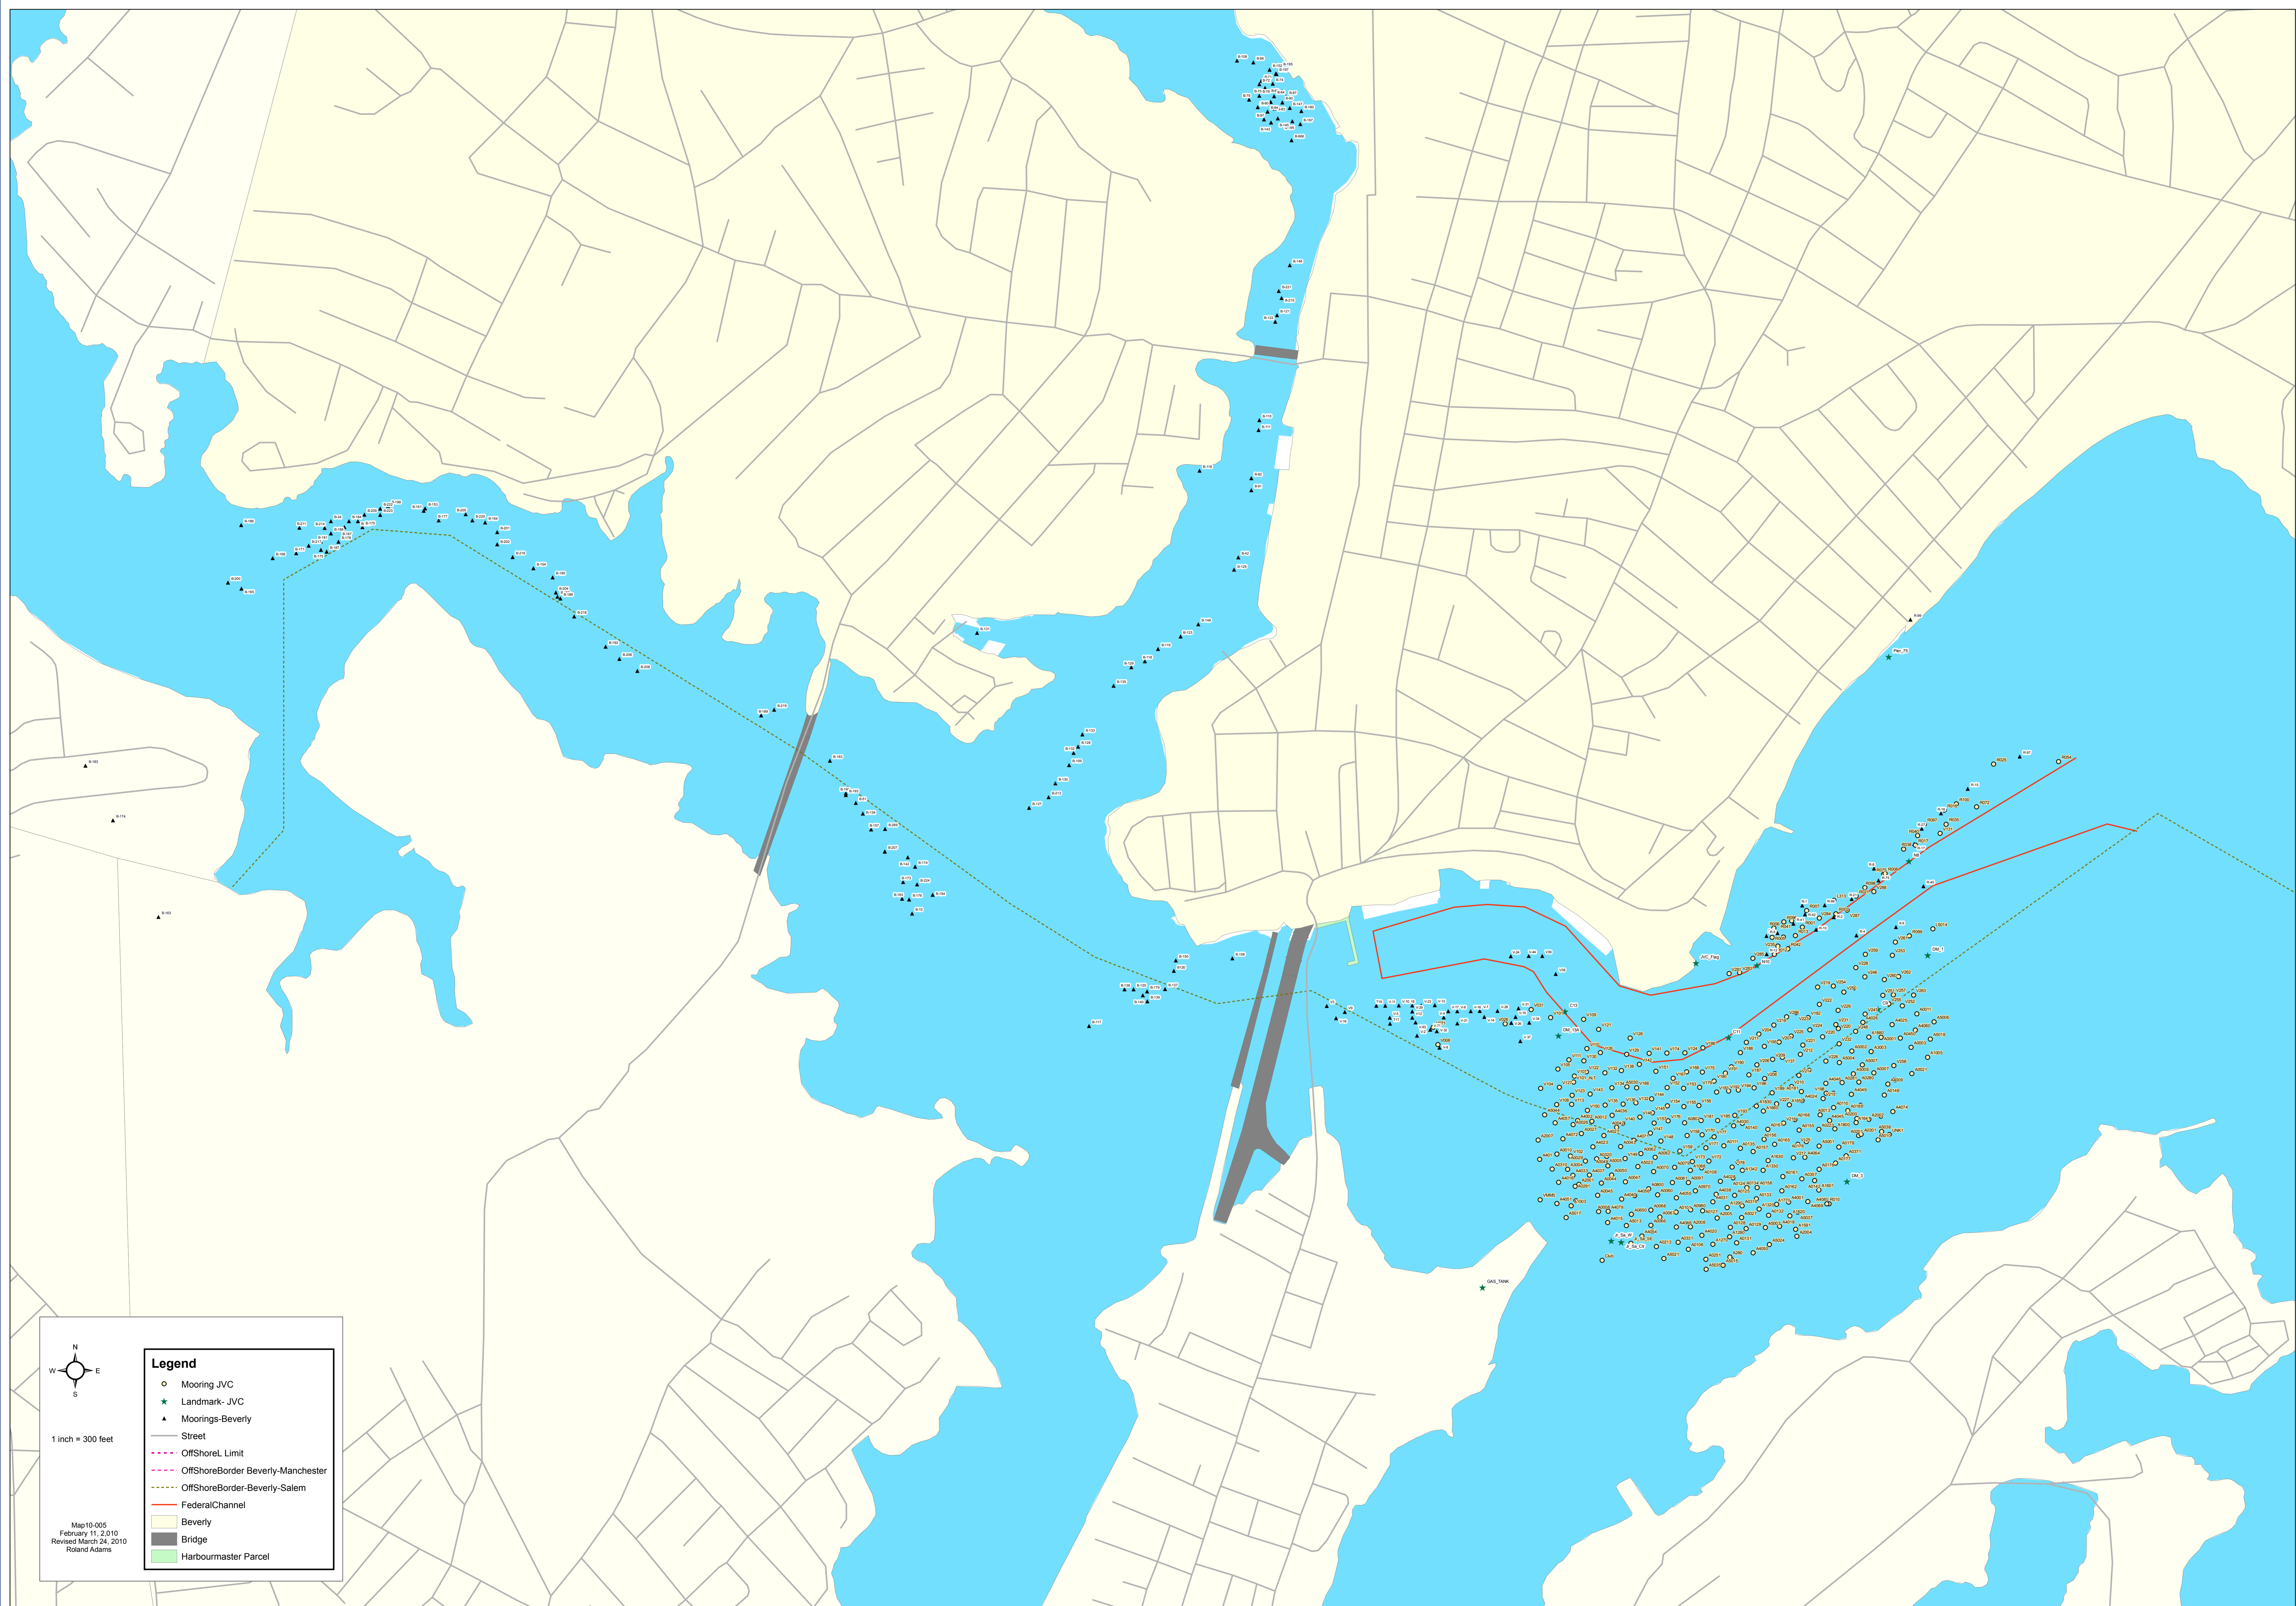

Moorings-City of Beverly & Jubilee Yacht Club-West View

Legend

- Mooring JVC
- ★ Landmark- JVC
- ▲ Moorings-Beverly
- Street
- - - OffShore Limit
- - - OffShoreBorder Beverly-Manchester
- - - OffShoreBorder-Beverly-Salem
- FederalChannel
- Beverly
- Bridge
- Harbourmaster Parcel

Map 10-005
February 11, 2010
Revised March 24, 2010
Roland Adams